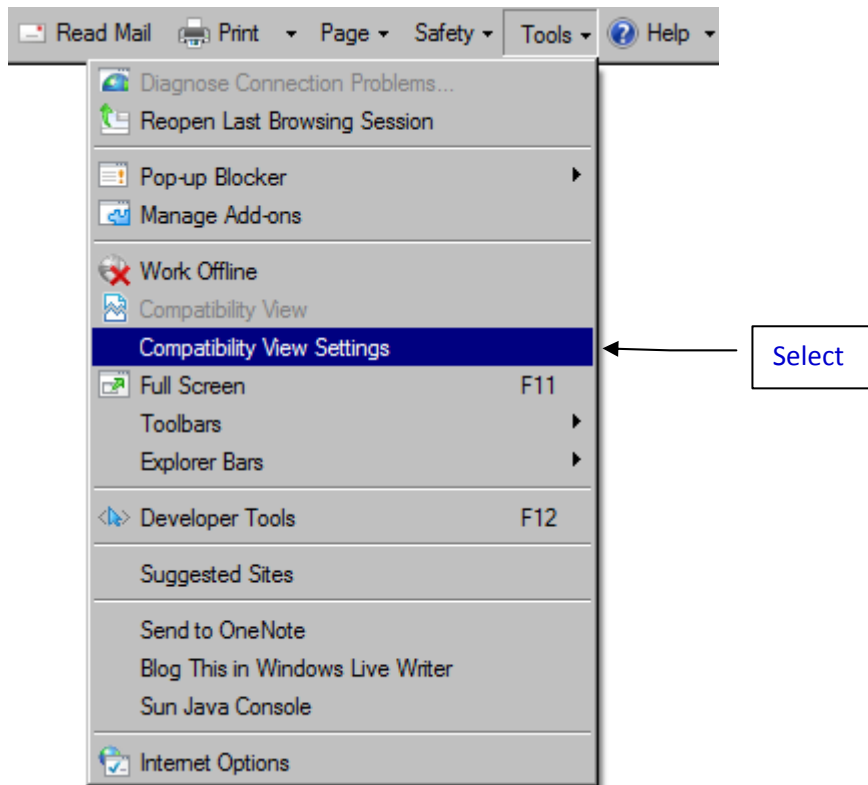

## How to set up the “Compatibility View Settings” in IE 8?

Go to Tools -> Compatibility View Settings

Click on the “**Display all websites in Compatibility View**” checkbox.

Click