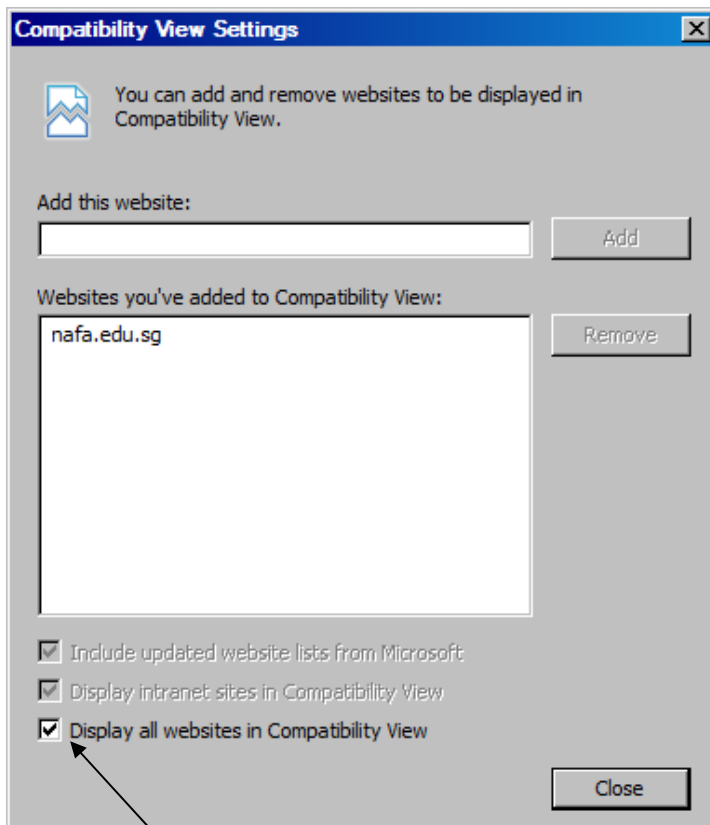

## How to set up the “Compatibility View Settings” in IE 8?

Go to Tools -> Compatibility View Settings

Click on the “**Display all websites in Compatibility View**” checkbox.

Click